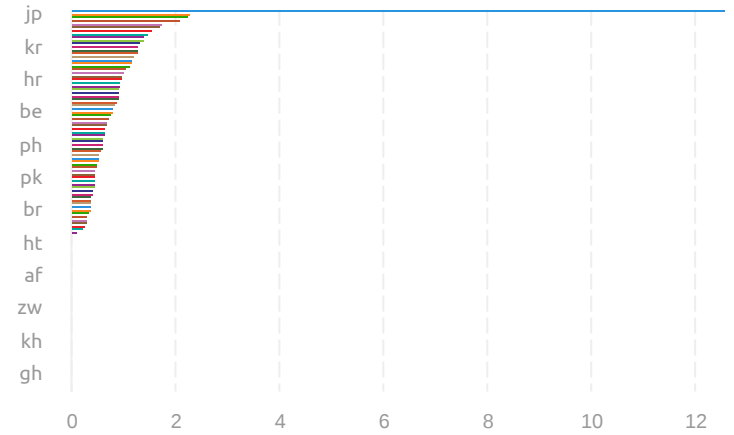

Table of contents

Keyword Analytics: Overview (cafe near me).....	3
Organic search.....	3
Paid search.....	3
CPC Distribution.....	3
Keyword Research: Trend.....	4
Phrase Match Keywords (6,202).....	4
Related Keywords (12,430).....	4
Keyword Research: Organic Results (1-20).....	4
Keyword Research: Ad Copies.....	5
Keyword Research: PLA Copies.....	5
Keyword Research: Ads History.....	6

Keyword Analytics: Overview (cafe near me)

Organic search

US | cafe near me

Volume 368.0K

Number of results 5.7B

Paid search

CPC (USD) 2.28

Competition 0.05

CPC Distribution

US | cafe near me