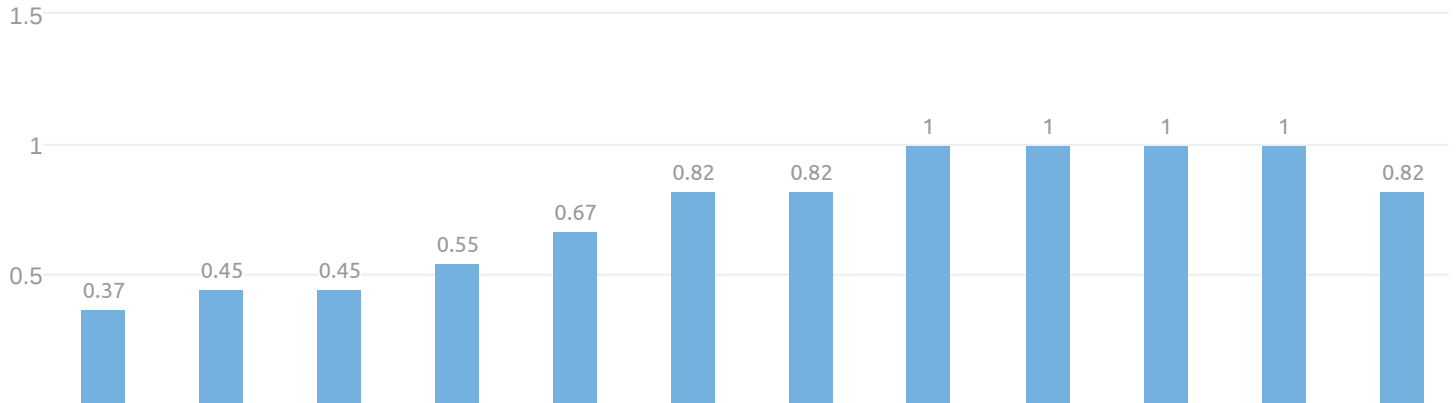

CPC Distribution

US | cafe near me

Keyword Research: Trend

US | cafe near me

Phrase Match Keywords (6,202)

US | cafe near me

Keyword	Volume	CPC (USD)
cafe near me	368,000	2.28
cat cafe near me	40,500	1.22
tropical smoothie cafe near me	27,100	1.07
cafe rio near me	22,200	1.97
breakfast cafe near me	14,800	3.64