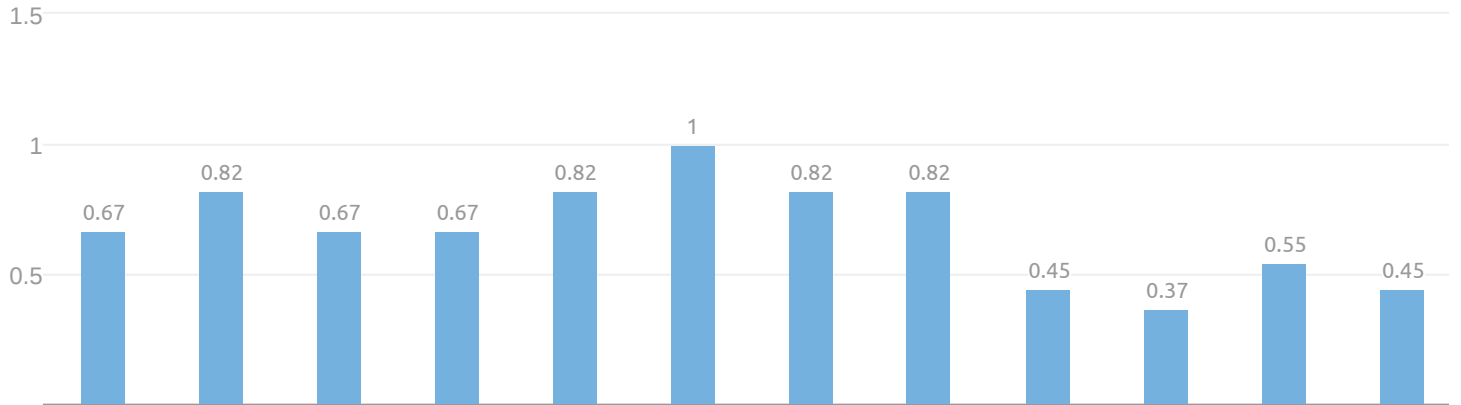

CPC Distribution

NZ | cafe near me

Keyword Research: Trend

NZ | cafe near me

Phrase Match Keywords (622)

NZ | cafe near me

Keyword	Volume	CPC (USD)
cafe near me	49,500	1.42
cafes open near me	2,400	2.05
best cafe near me	1,600	1.17
internet cafe near me	1,000	0.00
cafe near me open now	880	1.38