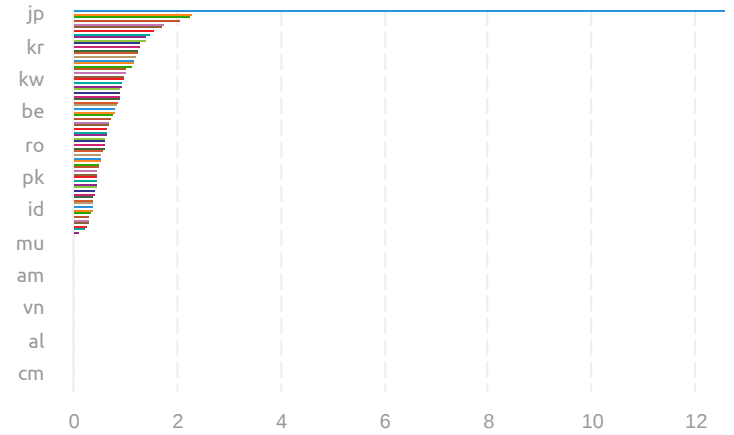

Table of contents

Keyword Analytics: Overview (cafe near me).....	3
Organic search.....	3
Paid search.....	3
CPC Distribution.....	3
Keyword Research: Trend.....	4
Phrase Match Keywords (622).....	4
Related Keywords (389).....	4
Keyword Research: Organic Results (1-20).....	4
Keyword Research: Ad Copies.....	5
Keyword Research: PLA Copies.....	5
Keyword Research: Ads History.....	6

Keyword Analytics: Overview (cafe near me)

Organic search

NZ | cafe near me

Volume 49.5K

Number of results 3.3B

Paid search

CPC (USD) 1.42

Competition 0.05

CPC Distribution

NZ | cafe near me